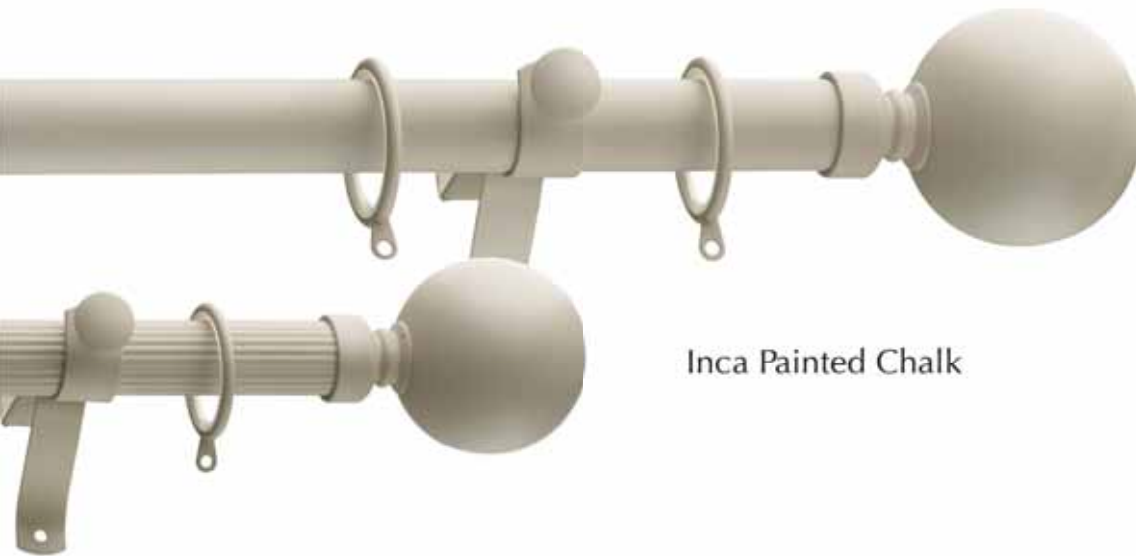

Curtain Poles by Evans

28MM METAL POLES - SMOOTH & REEDED IN ONE POLE

Inca Painted Chalk