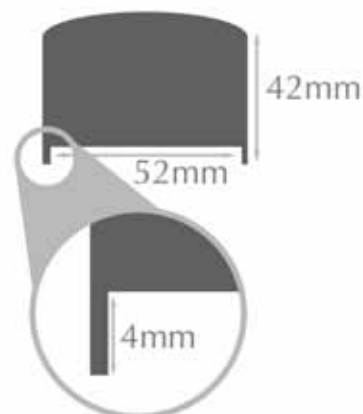

Ribbed Ball