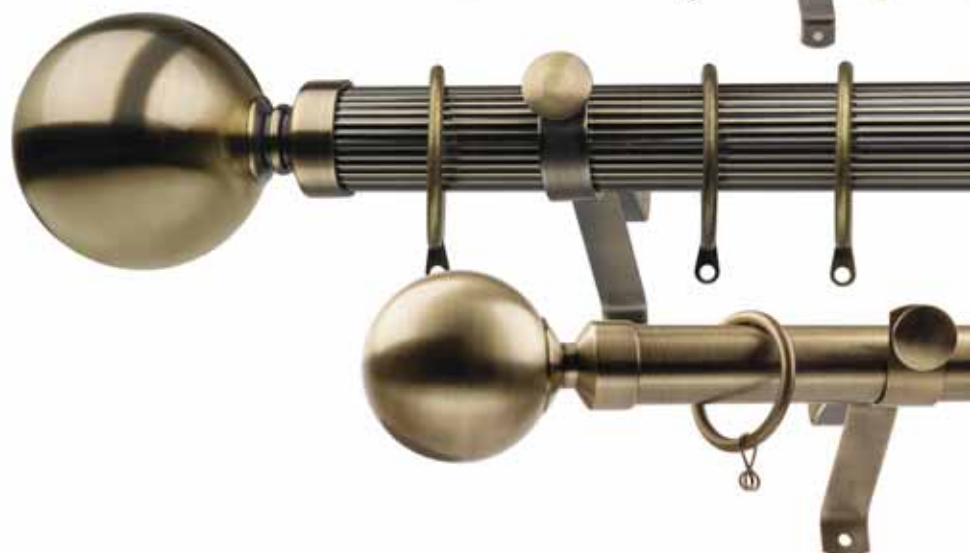

## Curtain Poles by Evans

28MM METAL POLES, SMOOTH & RIBBED.

Magna Brushed Silver

Magna Antique Silver

Magna Antique Brass

Find all of your Workroom  
Essentials in Section 4

# Curtain Poles by Evans