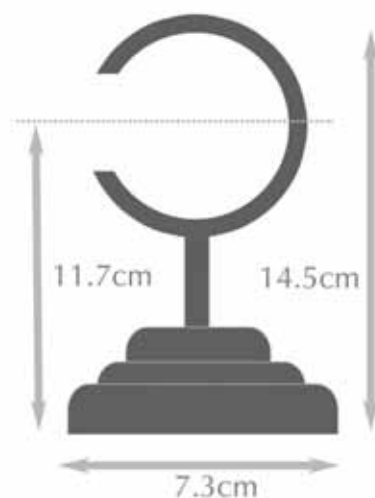

Wall / Ceiling Bracket