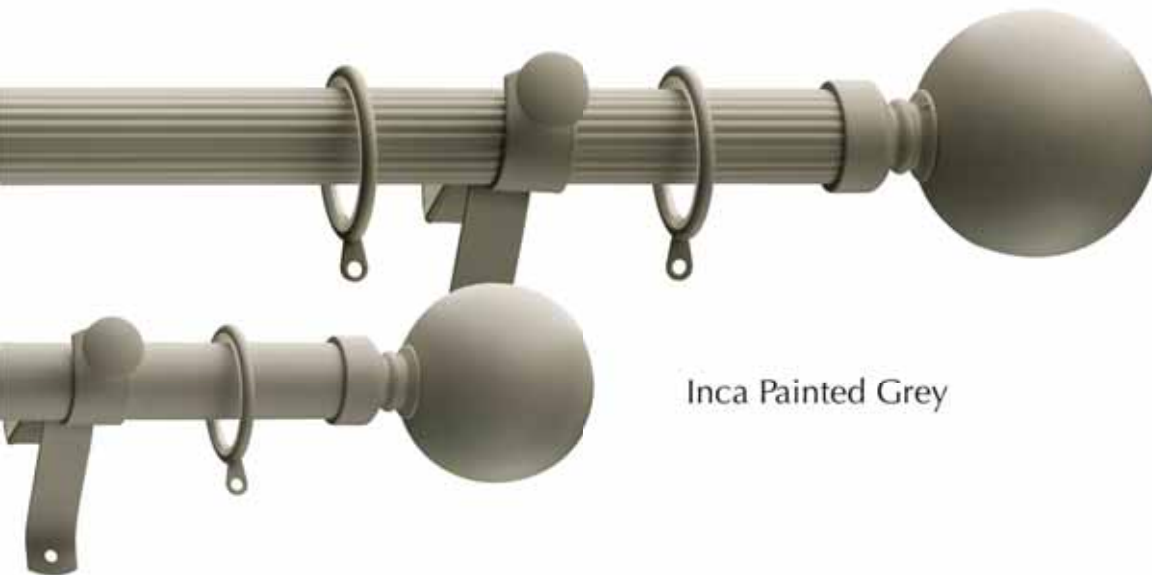

Inca Painted Grey

76mm Smooth ball finial. Reeded pole design offering extra strength.

Size	Magna Brush Silver	Magna Antique Brass	Magna Antique Silver	Inca Painted Chalk	Inca Painted Grey	Price
160cm	200000	200010	200020	200030	200040	
200cm	200001	200011	200021	200031	200041	
240cm	200002	200012	200022	200032	200042	
320cm	200003	200013	200023	200033	200043	

See us online and on Social Media

#EvansTextiles