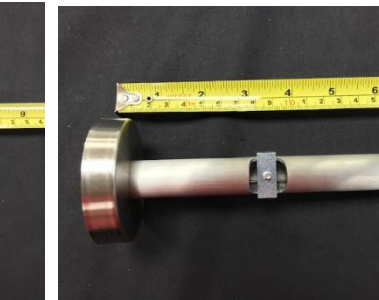

BRACKET TYPE: - Check to see if this is top fixed brackets or wall fixed. If wall fix check the bracket length.

784047 FLUSH TOP FIX

782069 5CM INOX TOP FIX

782072 10 CM INOX TOP FIX

783021 L BRACKET 10CM

783022 L BRACKET 20CM DOUBLE

782038 CRS 28MM INSIDE WALL BRACKET

782044 8CM PILLAR INOX

782050 12CM PILLAR INOX

782056 16 PILLAR BRACKET

783222 ADJUSTABLE SLEEVE INOX

782062 DOUBLE 28/28 INOX

782065 DOUBLE 20/28 INOX

EASYFLEX, EASYWAVE, and EASYFOLD TAPE: - See Paul Naughton for tape calculations.

EASYFLEX AND EASYWAVE TAPE

EASYFOLD TAPE 15.75CM

EASYFOLD TAPE (ORDINARY) 10.75CM

EASYFOLD TAPE (XL) 15.75CM

PACKAGING: - BUBBLE WRAP ALL TRACK, IF THE ORDER HAS 784002 BUTT UPS ADD EXTRA BUBBLE WRAP TO THIS SECTION