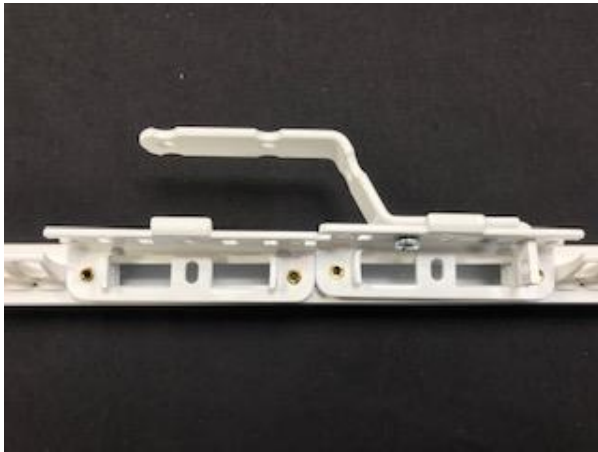

Check carrier type and feed in to the track, if the carriers are Easy wave, Easy flex or Easy fold they must be an even number.

783231 EVAGLIDE ROD CARRIER

783073 WHEELED ROLLER CARRIER

780076 BALL BEARING GLIDER

780073 CONTRACT CARRIER

EASYWAVE CHECK %

EASYFLEX CHECK %

EASYFOLD CHECK %

EASYFLEX AND EASYFOLD ROLLER CHECK %

STEP 4, OVERLAP UNDERLAP REQUIRED: -

If yes please see below, insert inside the track profile before adding the carriers.

780020 (OVERLAP KS, DS) 780021 (UNDERLAP) STD CARRIERS

784002 (BUTT UPS) FOR EASYWAVE AND EASYFLEX

STEP 5, STACK: -

Check stack position, is this a pair of curtains. Single left hand curtain or single right hand curtain.