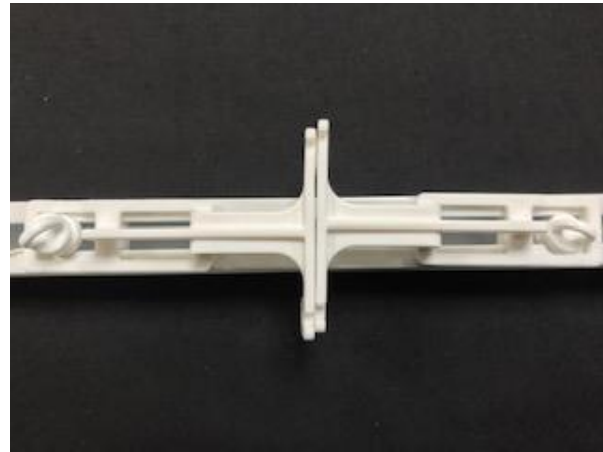

Check carrier type and feed in to the track, if the carriers are Easy wave, Easy flex or Easy fold they must be an even number.

783231 EVAGLIDE ROD CARRIER

783073 WHEELED ROLLER CARRIER

780076 BALL BEARING GLIDER

780073 CONTRACT CARRIER

EASYWAVE CHECK %

EASYFLEX CHECK %

EASYFOLD CHECK %

EASYFLEX AND EASYFOLD ROLLER CHECK %

STEP 4, OVERLAP UNDERLAP REQUIRED: -

If yes please see below, insert inside the track profile before adding the carriers.

780020 (OVERLAP KS, DS) 780021 (UNDERLAP) STD CARRIERS

784002 (BUTT UPS) FOR EASYWAVE AND EASYFLEX

STEP 5, STACK: -

Check stack position, is this a pair of curtains. Single left hand curtain or single right hand curtain.