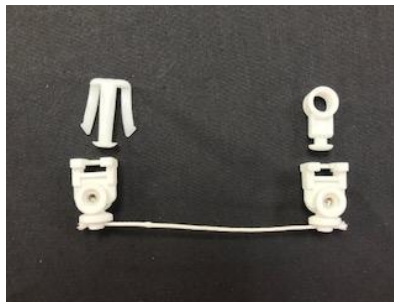

Check carrier type and feed in to the track, if the carriers are Easy wave, Easy flex or Easy fold they must be an even number.

783231 EVAGLIDE ROD CARRIER

783073 WHEELED ROLLER CARRIER

780076 BALL BEARING GLIDER

780073 CONTRACT CARRIER

EASYWAVE CHECK %

EASYFLEX CHECK %

EASYFOLD CHECK %

EASYFLEX AND EASYFOLD ROLLER CHECK %

STEP 4, OVERLAP UNDERLAP REQUIRED: -

If yes please see below, insert inside the track profile before adding the carriers.

780020 (OVERLAP KS, DS) 780021 (UNDERLAP) STD CARRIERS

784002 (BUTT UPS) FOR EASYWAVE AND EASYFLEX

STEP 5, STACK: -

Check stack position, is this a pair of curtains. Single left hand curtain or single right hand curtain.