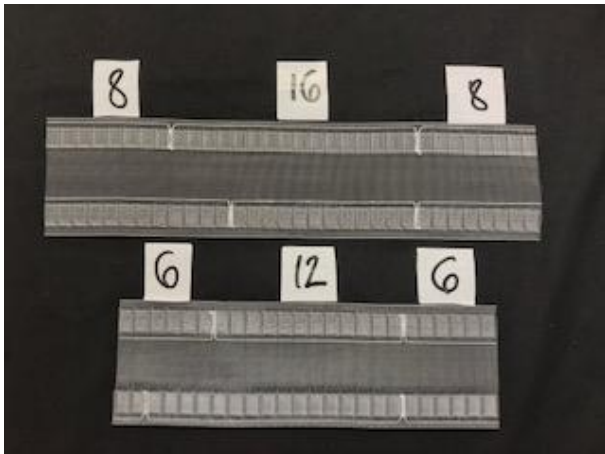

BRACKET TYPE: - Check to see if this is top fixed brackets or wall fixed. If wall fix check the bracket length.

784047 FLUSH TOP FIX

782069 5CM INOX TOP FIX

782072 10 CM INOX TOP FIX

783021 L BRACKET 10CM

783022 L BRACKET 20CM DOUBLE

782038 CRS 28MM INSIDE WALL BRACKET

782044 8CM PILLAR INOX

782050 12CM PILLAR INOX

782056 16 PILLAR BRACKET

783222 ADJUSTABLE SLEEVE INOX

782062 DOUBLE 28/28 INOX

782065 DOUBLE 20/28 INOX

EASYFLEX, EASYWAVE, and EASYFOLD TAPE: - See Paul Naughton for tape calculations.

EASYFLEX AND EASYWAVE TAPE

EASYFOLD TAPE 15.75CM

EASYFOLD TAPE (ORDINARY) 10.75CM

EASYFOLD TAPE (XL) 15.75CM

PACKAGING: - BUBBLE WRAP ALL TRACK, IF THE ORDER HAS 784002 BUTT UPS ADD EXTRA BUBBLE WRAP TO THIS SECTION