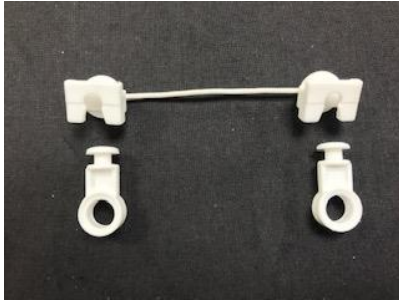

**“THE EVANS
DIFFERENCE”**

STEP 1, TRACK TYPE: -

Check track type and track colour.

782022 INOX 28MM

782021 INOX 20MM

STEP 2, TRACK SIZE: -

Cut Track to specified size.

STEP 3, CARRIER TYPE: -

Check carrier type and feed in to the track, if the carriers are Easy wave, Easy flex or Easy fold they must be an even number.

783231 EVAGLIDE ROD CARRIER

783073 WHEELED ROLLER CARRIER

780076 BALL BEARING GLIDER

780073 CONTRACT CARRIER

EASYWAVE CHECK %

EASYFLEX CHECK %

EASYFOLD CHECK %

EASYFLEX AND EASYFOLD ROLLER CHECK %

STEP 4, OVERLAP UNDERLAP REQUIRED: -

If yes please see below, insert inside the track profile before adding the carriers.