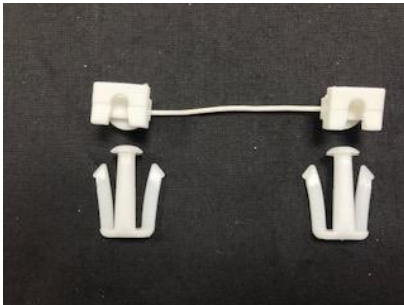

Check carrier type and feed in to the track, if the carriers are Easy wave, Easy flex or Easy fold they must be an even number.

783231 EVAGLIDE ROD CARRIER

783073 WHEELED ROLLER CARRIER

780076 BALL BEARING GLIDER

780073 CONTRACT CARRIER

EASYWAVE CHECK %

EASYFLEX CHECK %

EASYFOLD CHECK %

EASYFLEX AND EASYFOLD ROLLER CHECK %

STEP 4, OVERLAP UNDERLAP REQUIRED: -

If yes please see below, insert inside the track profile before adding the carriers.